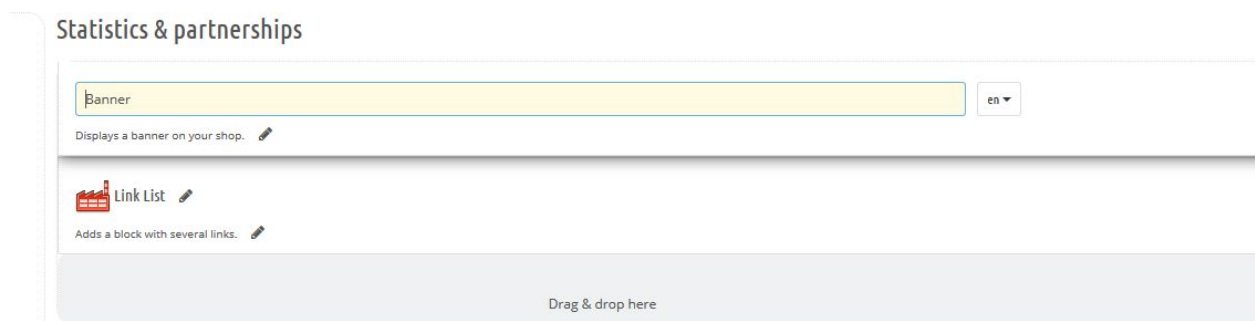

Sie können die Module sowie die Kurzbeschreibungen auch umbenennen. Die Änderung wird auch für den Shop-Besucher sichtbar sein.