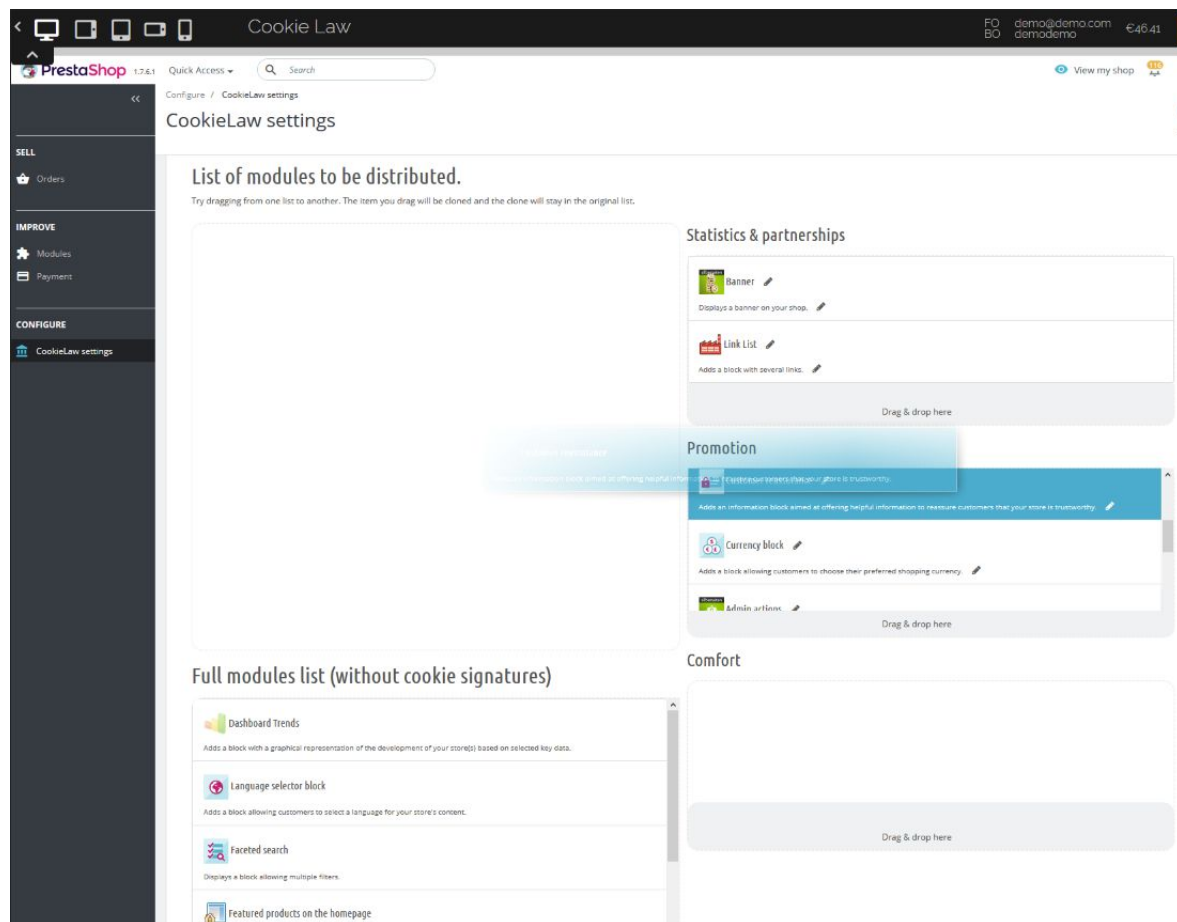

Module, die viele Daten sammeln wie z.B. Google Analytics und Facebook. Der Schritt ist optional.